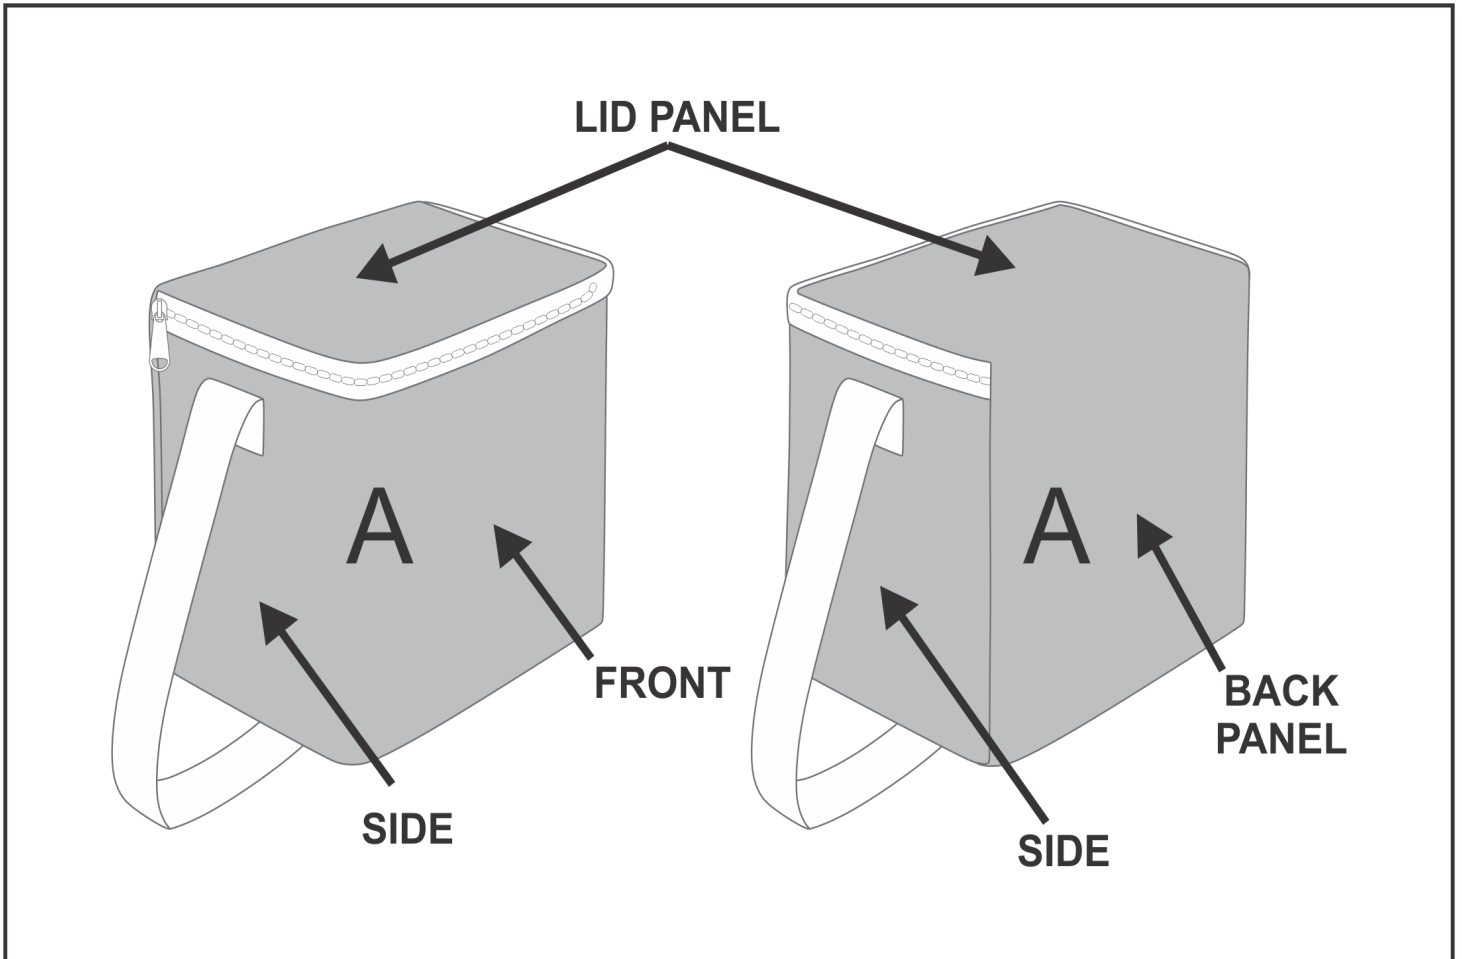

CC-HP-3-G

Hoppla Hydro 12-Can Cooler - Black

Need to know:

Includes 1-Position Sublimation (setup fees apply)

- Please Note: We cannot guarantee 100% logo Alignment on all Brandable Panels.

Branding Options:

Position	Branding Method (Branding Code)	No. of Colours	Dimension
A	Custom Sublimation A (CPSUB-A)	Full Colour	600mm wide x 851mm high